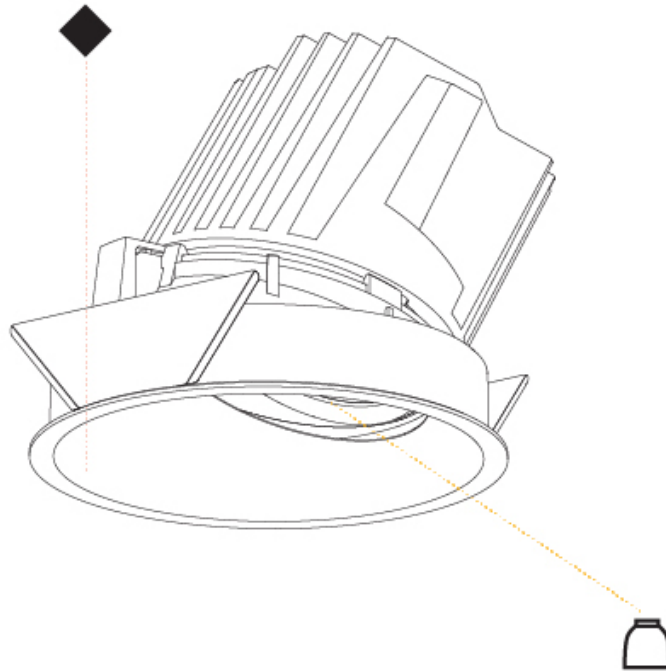

BIONIQ ROUND WALLWASH RECESSED

A35341-

PROJECT	_____
TYPE	_____
SPECIFIER	_____
QUANTITY	_____
DATE	_____